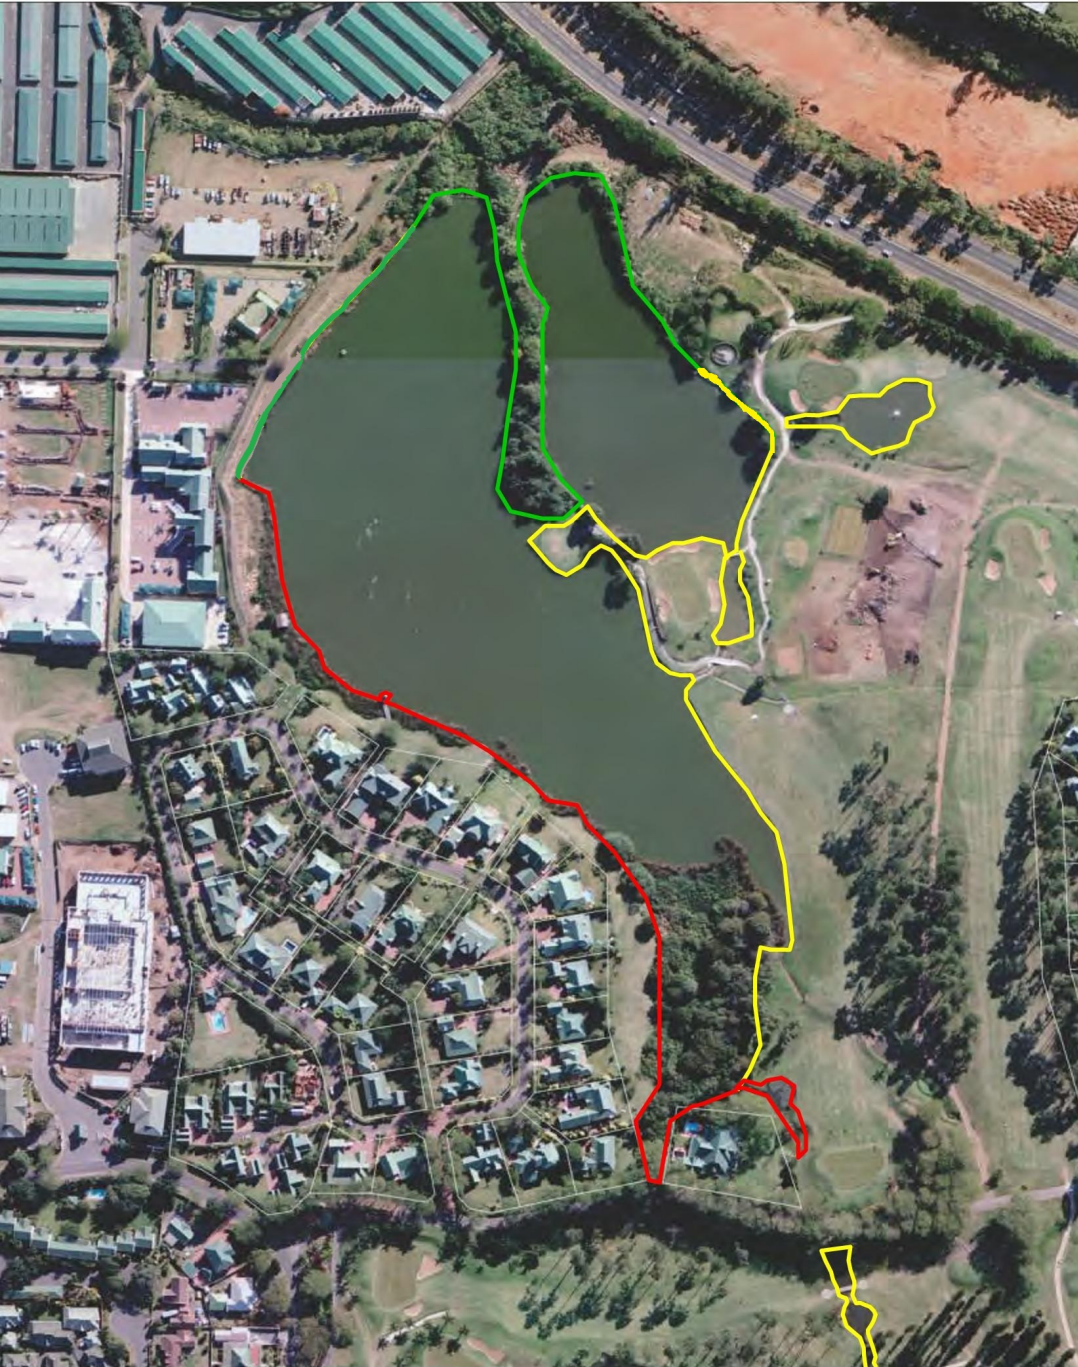

DESIGNATED FISHING SPOTS
COURSE 1 NORTH

	ANYTIME USAGE
	PRESCRIBED TIME USAGE
	OUT OF BOUNDS